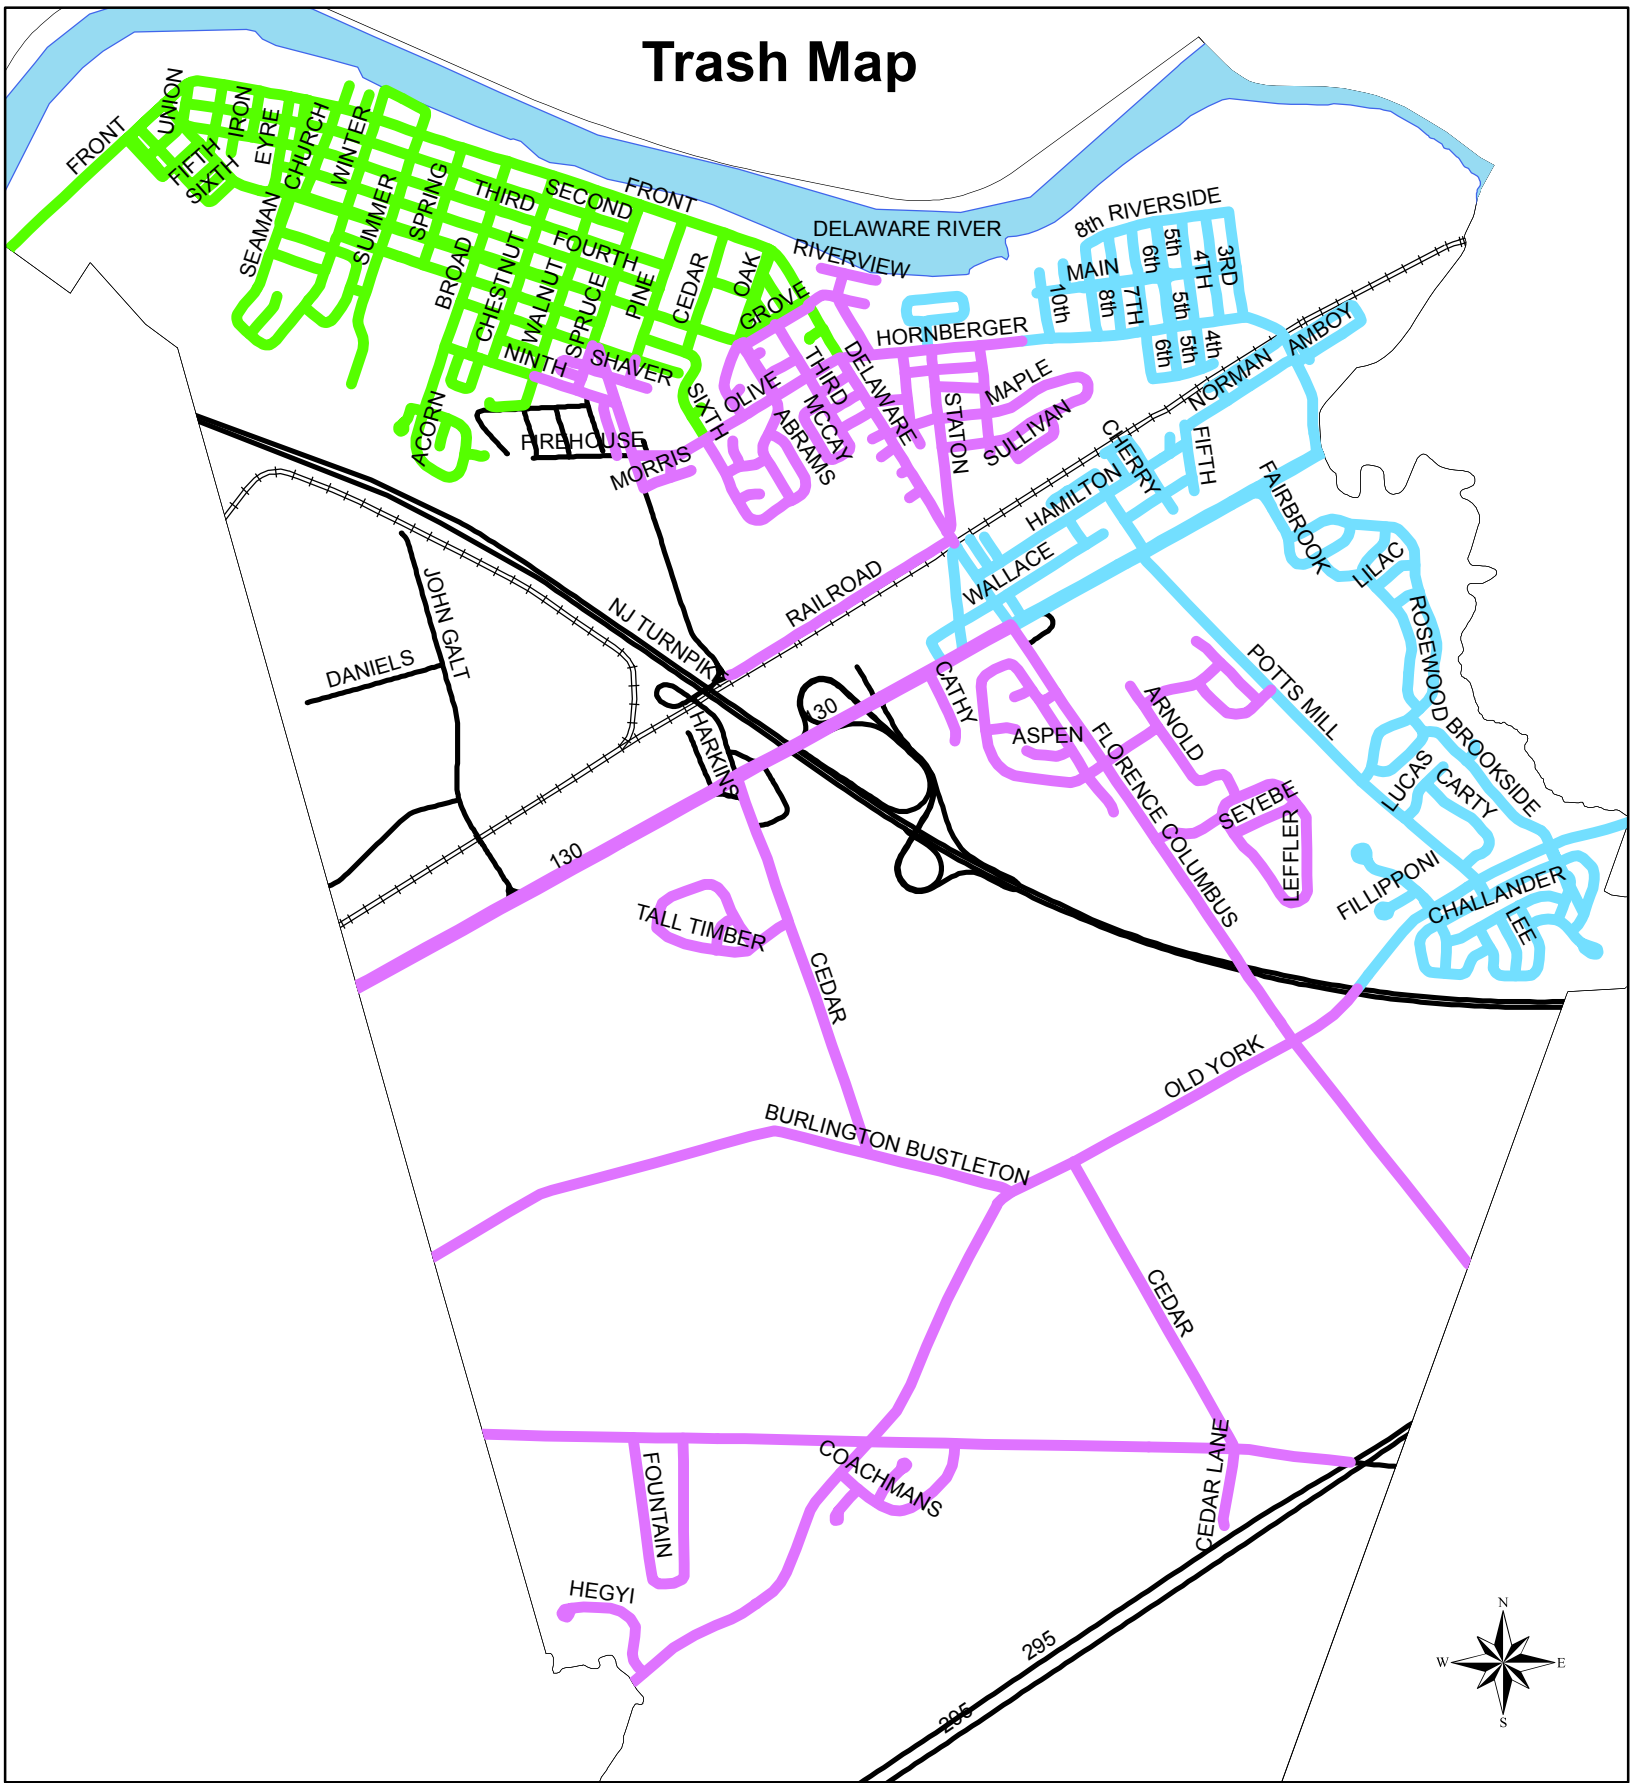

# Trash Map

## Legend

- Trash\_Collection\_Wednesday & Friday
- Trash\_Collection\_Tuesday & Friday
- Trash\_Collection\_Monday & Thursday
- roads

0 1,125 2,250 4,500 Feet